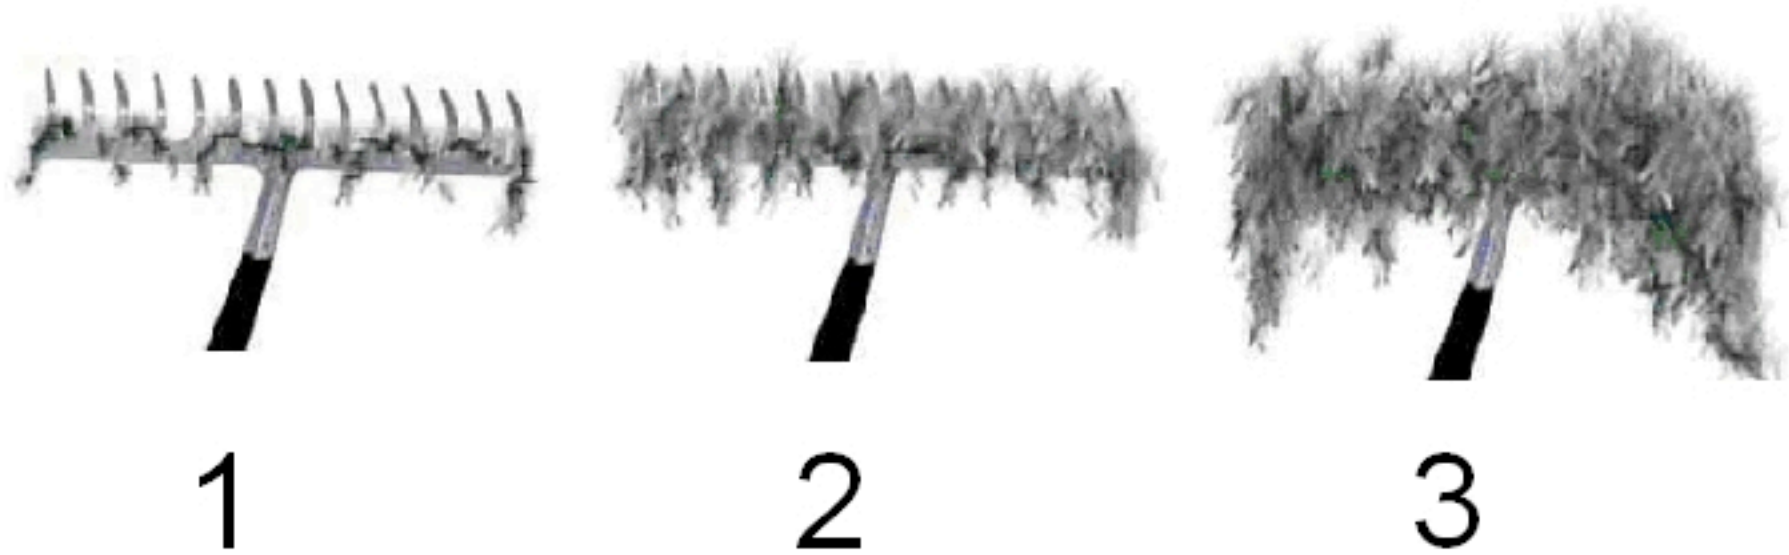

Twin Valley Lake - Iowa County

August 10, 2011

Illustration of Rake Fullness Rating

Eurasian Water Milfoil Rake Fullness Rating

- Visual
- 1
- 2
- 3
- × Not Sampled
- NO EWM

<http://dnr.wi.gov>