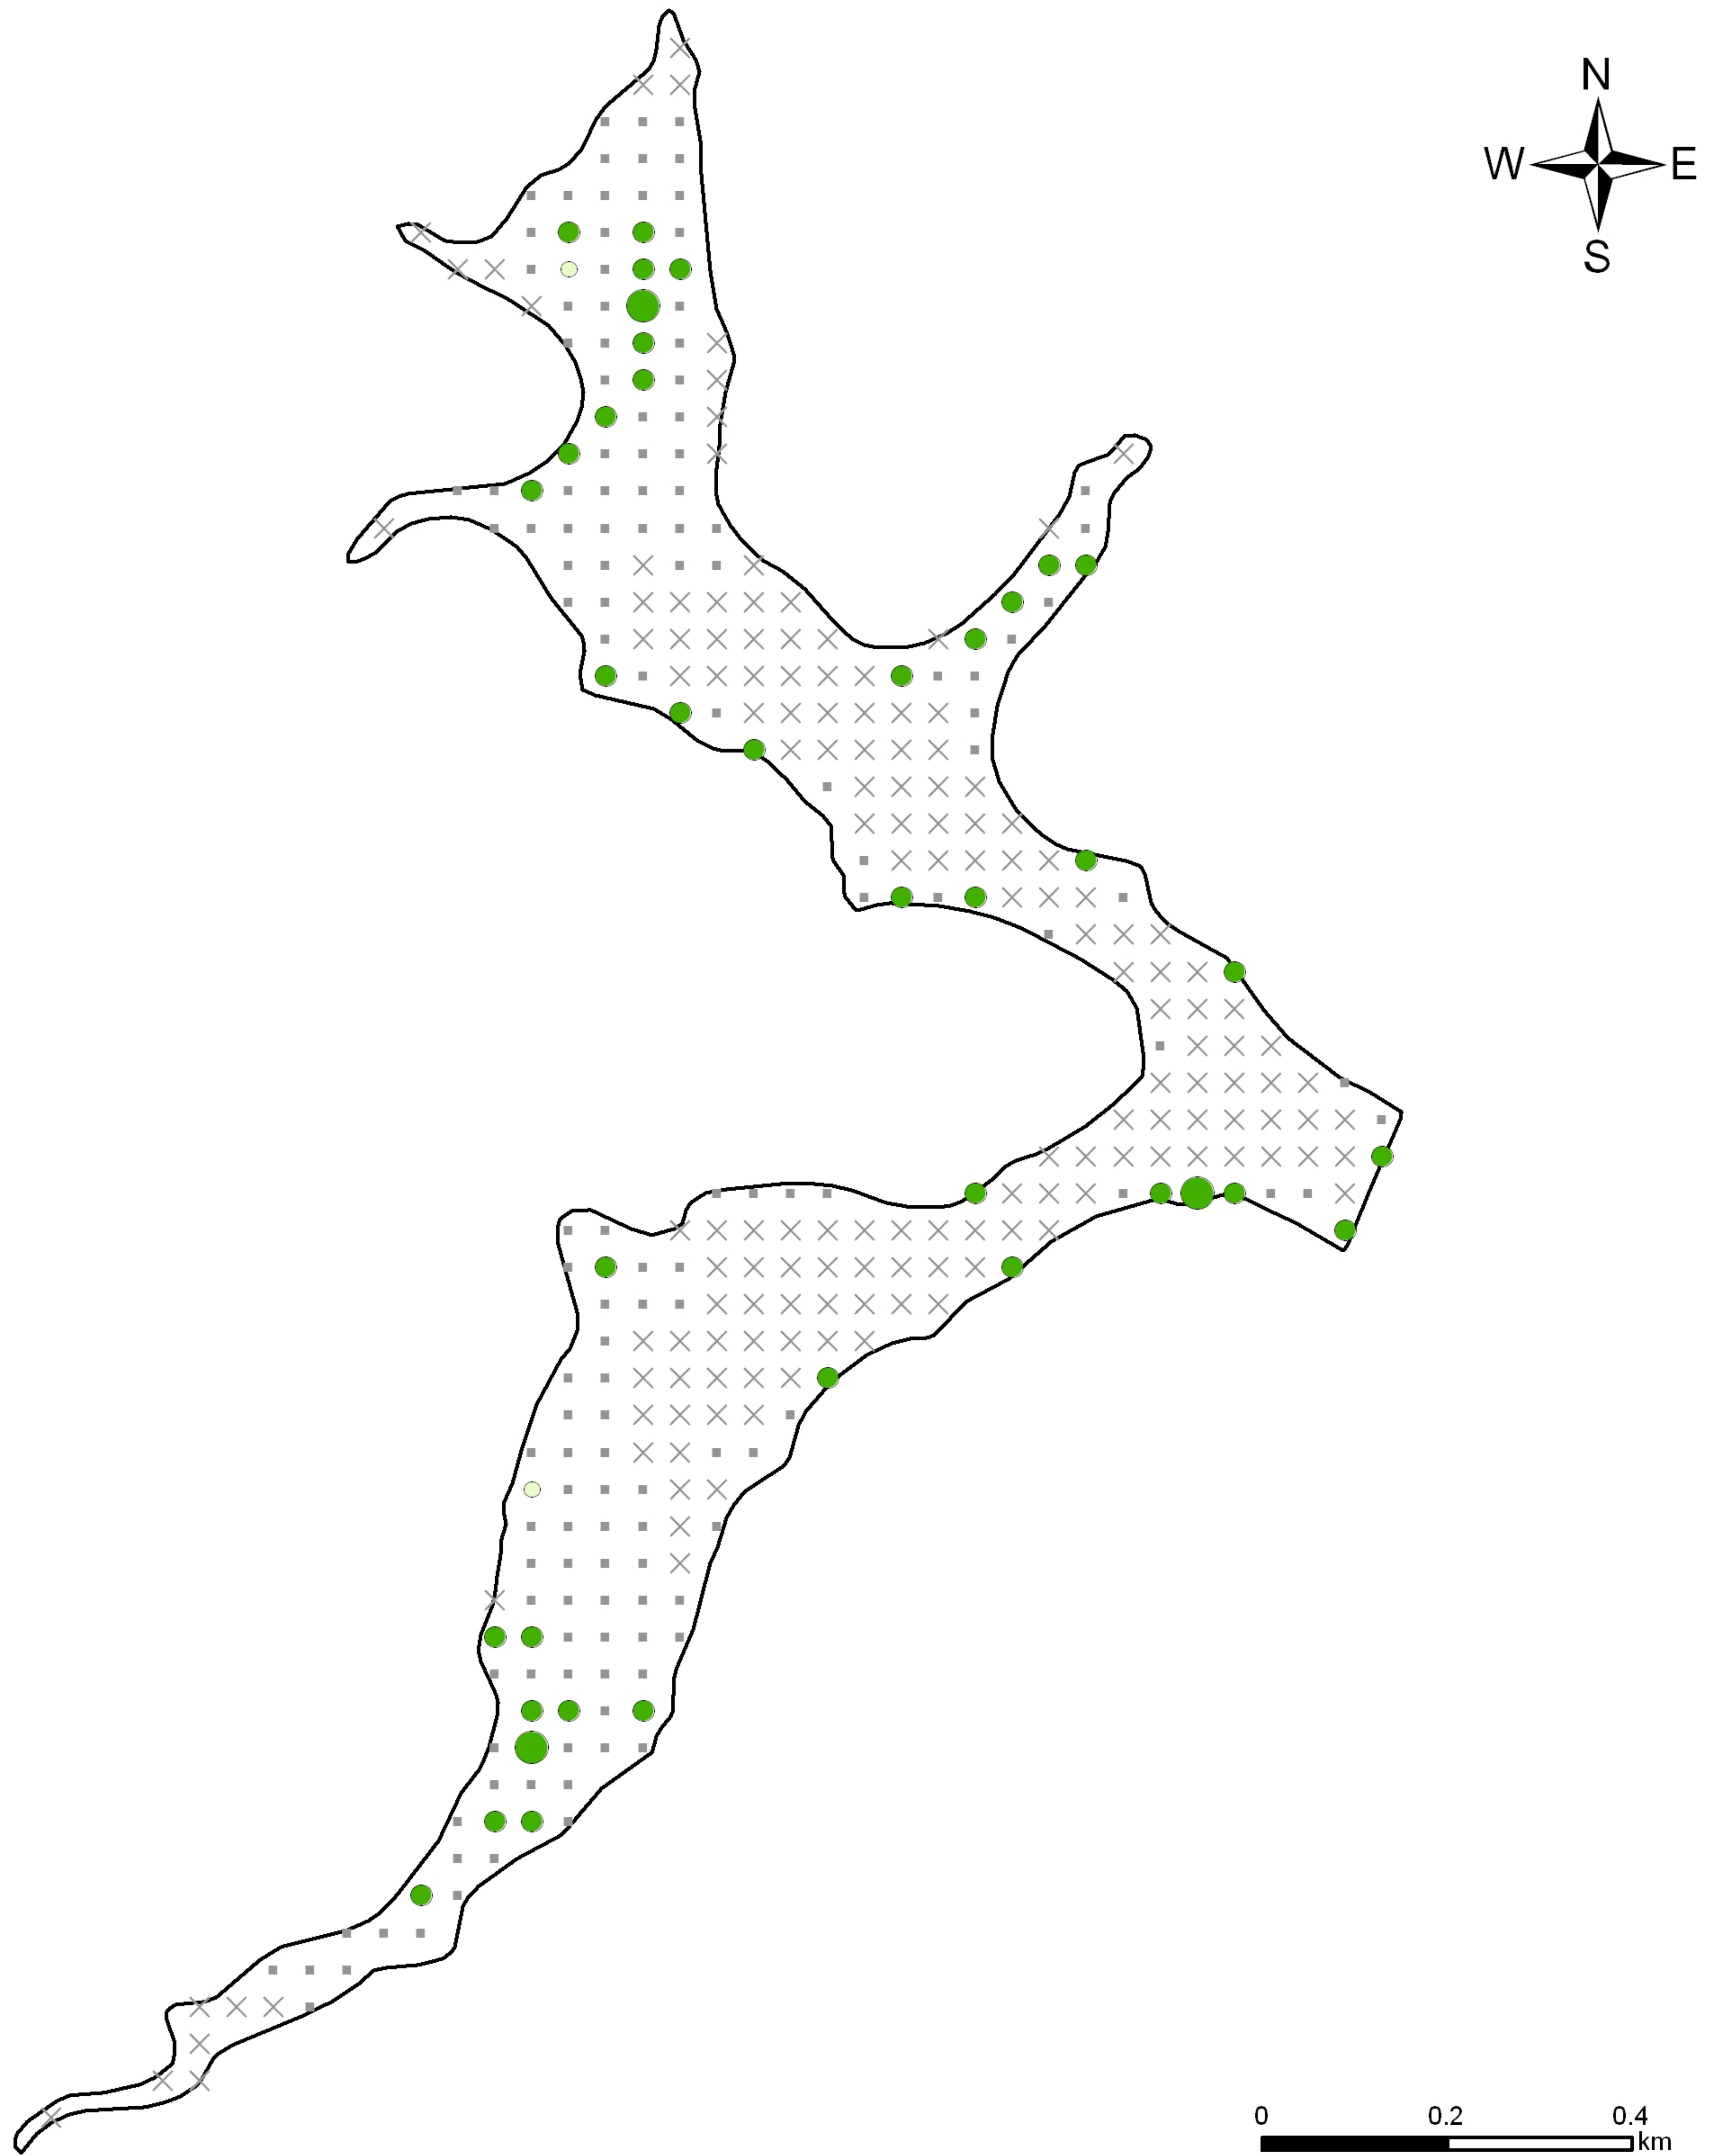

Twin Valley Lake - Iowa County

August 10, 2011

Illustration of Rake Fullness Rating

Eurasian Water Milfoil Rake Fullness Rating

- Visual
- 1
- 2
- 3
- × Not Sampled
- NO EWM

<http://dnr.wi.gov>